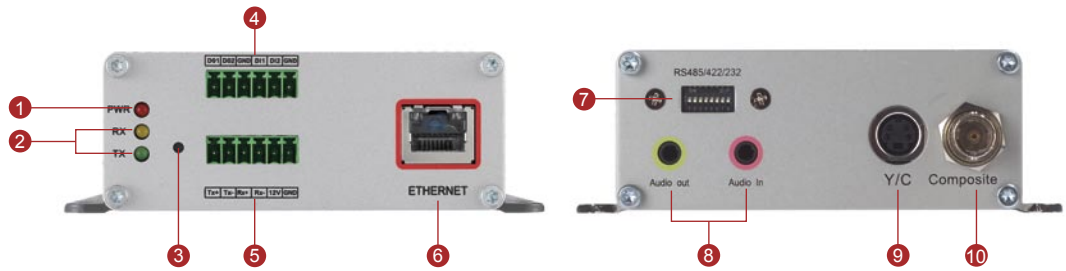

ACD-3100

Video Decoder with Two Way Audio

- Up to full D1 MPEG-4 video decoding at 30/25 FPS
- Digital time code retrieved
- Two way audio supported
- Hardware motion detection, Digital Input / Output

- | | | |
|--------------------------|-------------------------------------|-----------------------------------|
| ① Power LED | ⑤ Serial Port & DC 12 V Power Input | ⑦ Serial Port Setting |
| ② Serial Port LED | ⑥ Ethernet Port | ⑧ Audio Input / Output |
| ③ Reset Button | | ⑨ Analog Video Output (Y/C) |
| ④ Digital Input / Output | | ⑩ Analog Video Output (Composite) |

Video	
Decompression	MPEG-4 ASP, SP decompression
Picture Resolution	Full D1 (720x480 in NTSC, 720x576 in PAL)
Bit Rate	28 K ~ 3 M bps
Image Frame Rate	30 fps at full D1 resolution (NTSC); 25 fps at full D1 resolution (PAL)
Video Output	CVBS, 1.0Vp-p with 75 Ω loading, BNC connector; Y/C, 1.0Vp-p with 75 Ω loading/0.286Vp-p with 75 Ω loading, S connector
Audio Input	
Compression	8kHz, Mono, PCM
Audio Line Input	Unbalanced, 1.4 Vp-p, 1Vrms, 3.5 mm Phone Jack
Audio Output	
Compression	8kHz, Mono, PCM
Audio Line Output	Unbalanced, 1.4 Vp-p, 1Vrms, 3.5 mm Phone Jack
Alarm	
Input	2, TTL, terminal block
Output	2, TTL, terminal block
Remote Control	
Serial Port	RS-485: half duplex, terminal block RS-422: full duplex, terminal block RS-232: full duplex, terminal block
External I/O	
Reset Button	Factory default
LED	System status
Network	
Ethernet Port	Ethernet (10/100Base-T), RJ-45 connector
Protocol	TCP, UDP, IP, HTTP, DHCP, PPPoE, RTP, RTSP, DNS, DDNS, ICMP, ARP
Software	
Web Browser	Microsoft Internet Explorer 6.0 or above
SDK	URL command
Security	Password protection: configured by the administrator
Operating	
Temperature	0 °C ~ 50 °C (32 °F ~ 122 °F)
Power	
Power Requirement	DC 12 V ±10%
Power Consumption	3.8 W
Physical	
Dimensions	112 mm x 37.2 mm x 119 mm (4.41" x 1.46" x 4.68")
Weight	350 g (0.66 lb)