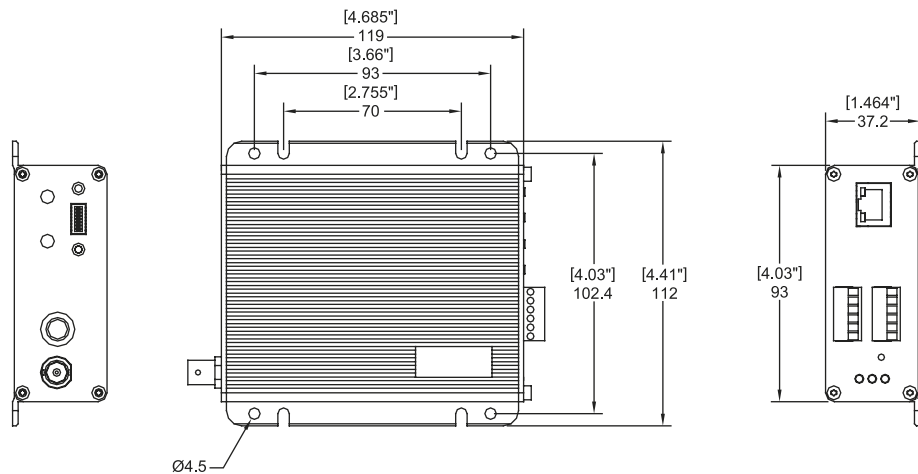

DIMENSION DIAGRAM

Unit: mm [inch]

* All specifications are subject to change without notice.
 * All brand names and registered trademarks are the property of their respective owners.

**PRODUCT SPECIFICATION**

Video	
Decompression	MPEG-4 ASP, SP decompression
Picture Resolution	Full D1 (720x480 in NTSC, 720x576 in PAL)
Bit Rate	28 K ~ 3 M bps
Image Frame Rate	30 fps at full D1 resolution (NTSC); 25 fps at full D1 resolution (PAL)
Video Output	CVBS, 1.0Vp-p with 75 Ω loading, BNC connector; Y/C, 1.0Vp-p with 75 Ω loading/0.286Vp-p with 75 Ω loading, S connector
Audio Input	
Compression	8kHz, Mono, PCM
Audio Line Input	Unbalanced, 1.4 Vp-p, 1Vrms, 3.5 mm Phone Jack
Audio Output	
Compression	8kHz, Mono, PCM
Audio Line Output	Unbalanced, 1.4 Vp-p, 1Vrms, 3.5 mm Phone Jack
Alarm	
Input	2, TTL, terminal block
Output	2, TTL, terminal block
Remote Control	
Serial Port	RS-485: half duplex, terminal block RS-422: full duplex, terminal block RS-232: full duplex, terminal block
External I/O	
Reset Button	Factory default
LED	System status
Network	
Ethernet Port	Ethernet (10/100Base-T), RJ-45 connector
Protocol	TCP, UDP, IP, HTTP, DHCP, PPPoE, RTP, RTSP, DNS, DDNS, ICMP, ARP
Software	
Web Browser	Microsoft Internet Explorer 6.0 or above
SDK	URL command
Security	Password protection: configured by the administrator
Operating	
Temperature	0 °C ~ 50 °C (32 °F ~ 122 °F)
Power	
Power Requirement	DC 12 V ±10%
Power Consumption	3.8 W
Physical	
Dimensions	112 mm x 37.2 mm x 119 mm (4.41" x 1.46" x 4.68")
Weight	350 g (0.66 lb)