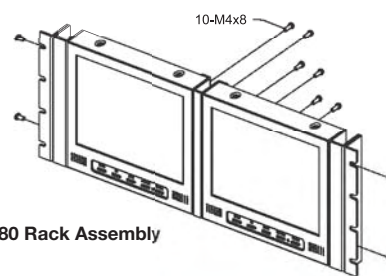

8" CCTV LCD Monitor

Features

- ▶ Durable metal housing
- ▶ Rack mountable (side-by-side) for standard 19" rack
- ▶ Resolution 800x600 pixels
- ▶ NTSC/PAL auto recognition
- ▶ 2 video BNC inputs
- ▶ 4 RCA audio jacks for audio input/output
- ▶ Multi-language OSD
- ▶ Last memory for settings when powered off
- ▶ Power saving while no signal input
- ▶ Low power consumption with LED backlight
- ▶ Key lock function

Specification		LV-80R01
Model		LV-80R01
LCD panel spec.	LCD display	COLOR LCD 8" LCD Monitor
	Screen size(Viewable size)	8" (162 × 122 mm, WxH)
	Max. resolution	800(H) × 600 (V)mm
	Lamp life time	20,000 hrs
	Dot pitch	0.675(W) × 0.2025 (H)mm
	Contrast ratio	500:1 Typ.
	Brightness	200 cd/m ² (TYP.)
	Response time Tr/Tf	10/15ms (TYP.)
	Viewing angle L/R	70° / 70°
	Viewing angle Up/Down	70° / 70°
Resolution		380TVL
Display mode		Video 1, Video 2, S-Video
OSD menu	Video	Language, Contrast, Brightness, Color, Tint, Sharpness, Reset
Signal connector	Input	2 x BNC Inputs (1.0Vp-p 75Ω);
		1 x S-Video Inputs;
		1 x Audio Input (RCA Jack R,L)
Output	2 x BNC Outputs (2.0Vp-p 75Ω);	
	1 x Audio Output (RCA Jack R,L)	
Audio speaker		2W (Max.)
Environment considerations	Operating condition	Temperature: 0°C ~ 40°C
	Storage Condition	Temperature: -20°C ~ 60°C
Power Input		AC Input: 100 ~ 240V/1.5A, 50 / 60Hz
Power consumption		18W
Power Supply		DC 12V
Dimension	Net (WxHxD)	190 × 173 × 25 mm
	Packing(WxHxD)(1pcs/Box)	280 × 244 × 97 mm
	Weight	N.W.: 1.1 kgs, G.W.: 1.5 kgs
Stands / bracket supported		Hinge Standard
Safety		FCC, CE (EMC/LVD), UL, BSMI, CCC
Optional accessories	Rackmount bracket	Option (Part number: RK-80) / (VESA Standard)
	Wallmount bracket	Option (75x75,100x100) (Part number: DW-170, DW-171)

Accessories

Adjustable View Angle for Rack

Hinge Stand as a Photo Frame

RK-80 Rack Assembly

Specification is subject to change without notice.

Dimension

Top View

Front View