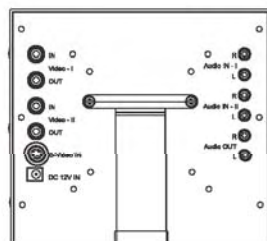

Specification		LV-80R01
Model		LV-80R01
LCD panel spec.	LCD display	COLOR LCD 8" LCD Monitor
	Screen size(Viewable size)	8" (162 × 122 mm, WxH)
	Max. resolution	800(H) × 600 (V)mm
	Lamp life time	20,000 hrs
	Dot pitch	0.675(W) × 0.2025 (H)mm
	Contrast ratio	500:1 Typ.
	Brightness	200 cd/m ² (TYP.)
	Response time Tr/Tf	10/15ms (TYP.)
	Viewing angle L/R	70° / 70°
	Viewing angle Up/Down	70° / 70°
Resolution		380TVL
Display mode		Video 1, Video 2, S-Video
OSD menu	Video	Language, Contrast, Brightness, Color, Tint, Sharpness, Reset
Signal connector	Input	2 x BNC Inputs (1.0Vp-p 75Ω);
		1 x S-Video Inputs;
		1 x Audio Input (RCA Jack R,L)
Output	2 x BNC Outputs (2.0Vp-p 75Ω);	
	1 x Audio Output (RCA Jack R,L)	
Audio speaker		2W (Max.)
Environment considerations	Operating condition	Temperature: 0°C ~ 40°C
	Storage Condition	Temperature: -20°C ~ 60°C
Power Input		AC Input: 100 ~ 240V/1.5A, 50 / 60Hz
Power consumption		18W
Power Supply		DC 12V
Dimension	Net (WxHxD)	190 × 173 × 25 mm
	Packing(WxHxD)(1pcs/Box)	280 × 244 × 97 mm
	Weight	N.W.: 1.1 kgs, G.W.: 1.5 kgs
Stands / bracket supported		Hinge Standard
Safety		FCC, CE (EMC/LVD), UL, BSMI, CCC
Optional accessories	Rackmount bracket	Option (Part number: RK-80) / (VESA Standard)
	Wallmount bracket	Option (75x75,100x100) (Part number: DW-170, DW-171)

Accessories

Adjustable View Angle for Rack

Hinge Stand as a Photo Frame

RK-80 Rack Assembly

Specification is subject to change without notice.

Dimension

Top View

Front View

Side View

Rear View

19" Rack Side by Side