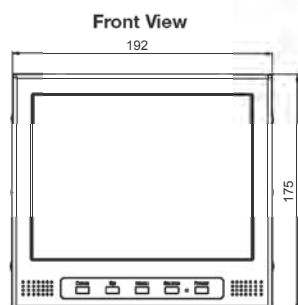

Specification		LV-80R01
Model		LV-80R01
LCD panel spec.	LCD display	COLOR LCD 8" LCD Monitor
	Screen size(Viewable size)	8" (162 × 122 mm, WxH)
	Max. resolution	800(H) × 600 (V)mm
	Lamp life time	20,000 hrs
	Dot pitch	0.675(W) × 0.2025 (H)mm
	Contrast ratio	500:1 Typ.
	Brightness	200 cd/m ² (TYP.)
	Response time Tr/Tf	10/15ms (TYP.)
	Viewing angle L/R	70° / 70°
	Viewing angle Up/Down	70° / 70°
Resolution		380TVL
Display mode		Video 1, Video 2, S-Video
OSD menu	Video	Language, Contrast, Brightness, Color, Tint, Sharpness, Reset
Signal connector	Input	2 x BNC Inputs (1.0Vp-p 75Ω);
		1 x S-Video Inputs;
		1 x Audio Input (RCA Jack R,L)
Output	2 x BNC Outputs (2.0Vp-p 75Ω);	
	1 x Audio Output (RCA Jack R,L)	
Audio speaker		2W (Max.)
Environment considerations	Operating condition	Temperature: 0°C ~ 40°C
	Storage Condition	Temperature: -20°C ~ 60°C
Power Input		AC Input: 100 ~ 240V/1.5A, 50 / 60Hz
Power consumption		18W
Power Supply		DC 12V
Dimension	Net (WxHxD)	190 × 173 × 25 mm
	Packing(WxHxD)(1pcs/Box)	280 × 244 × 97 mm
	Weight	N.W.: 1.1 kgs, G.W.: 1.5 kgs
Stands / bracket supported		Hinge Standard
Safety		FCC, CE (EMC/LVD), UL, BSMI, CCC
Optional accessories	Rackmount bracket	Option (Part number: RK-80) / (VESA Standard)
	Wallmount bracket	Option (75x75,100x100) (Part number: DW-170, DW-171)

Accessories

Adjustable View Angle for Rack

Hinge Stand as a Photo Frame

RK-80 Rack Assembly

Specification is subject to change without notice.

Dimension

Top View

Front View

Side View

Rear View

19" Rack Side by Side