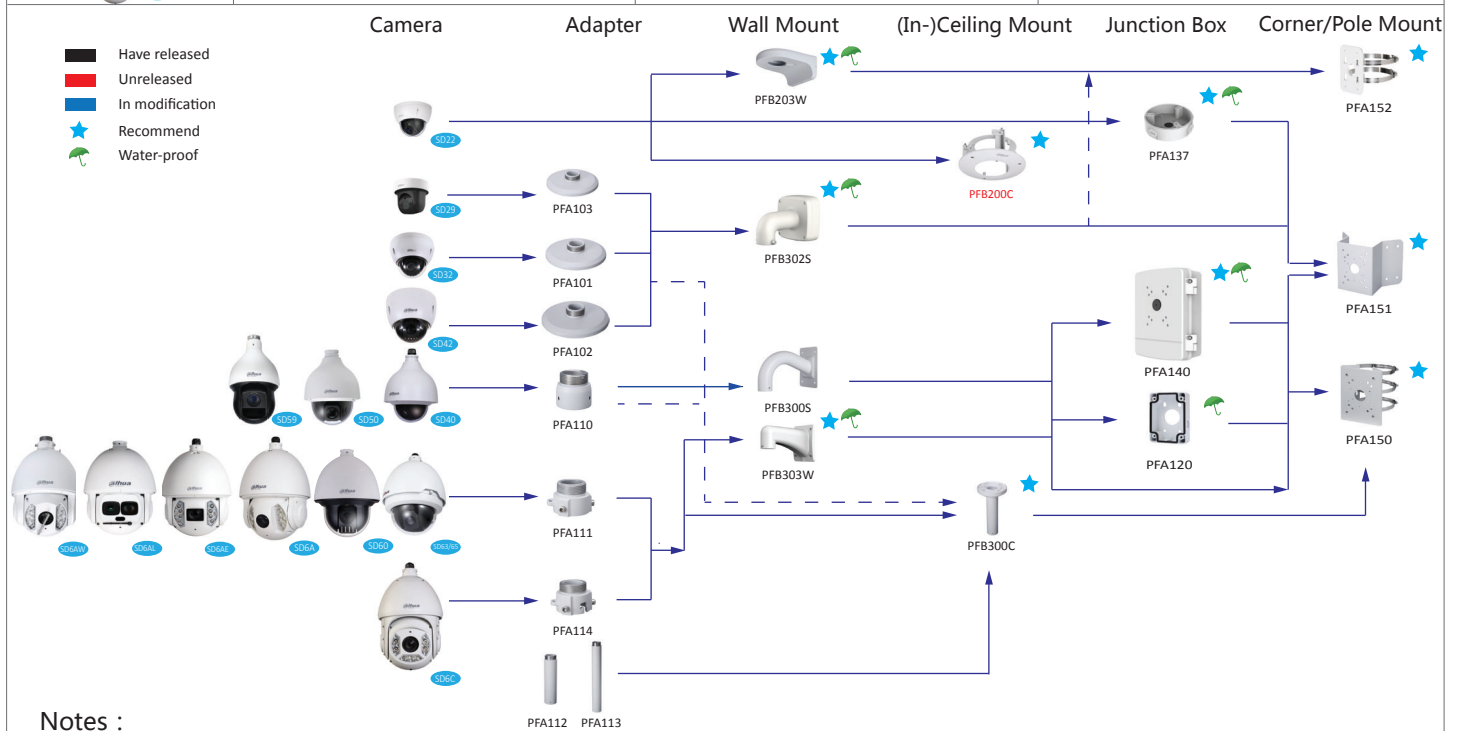

		SDZ1020/2020/2030S-N	
		SDZH1020/2030S-N, SDZW1020/2030S-N	

Selection of dome cameras

Shape	Analog	HDCVI	Network
			HD1000/1200C(-W), HD2100, HD83200/4100/4200/4300C, HDB4100/4200/4300C(-A), EB5400/5500
			HDB4100/4200/4300F-PT, HDPW4100/4200/4300F-WPT
	DW181H		
	DW181E	HDW1100S	HDW1000/1200/3200/4100/4200/4300S
		HDW2120/2220S	HDW1120/1220/1320S
		HDW1000/1100/1200/2120/2220M	HDW4120/4220/4421M
		HDW1100/1200/2120/2220R-VF	
	DW181M		HDW4100/4200/4300C
	DW181R	HDW1000/1100R	
		HDW1200/2120/2220E	HDW4120/4220/4221/4421E(-AS)
		HDW2120/2220R-Z	HDW2120/2220R-Z(S), HDW2320R-ZS
			HDB(W)5100/5200/5202/5300/5302/5502, HDB(W)8301(-Z), HDB(W)8281-Z
			HDBW5121/5220/5221/5421/8231/8331E-Z
			HDBW3220E-Z
		HDBW1100/1200/2120/2220E	HDBW1000/1200E(-S/-W), HDBW1120/1220/1320E, HDBW4100/4200/4300E(-S/-AS), HDBW4800E, HDBW4120/4220/4221/4421E(-AS)
	DBW181R-VF	HDBW1100/1200/2120/2220R-VF, HDBW2120/2220R-Z	HDBW2100/2200/2300R-Z/VF, HDBW2101/2120/2201/2220/2320R-ZS/VFS
	DBW183H MW183H	HDBW2120/2220F, HDBW2120/2220F-M	HDBW4120/4220/4221/4421F(-AS/-M), HDPW4120/4220/4221F-W
			EB(W)8600/81200

Notes :

1. PTZ dome cameras have the standard configurations, and the configurations have been as follows.