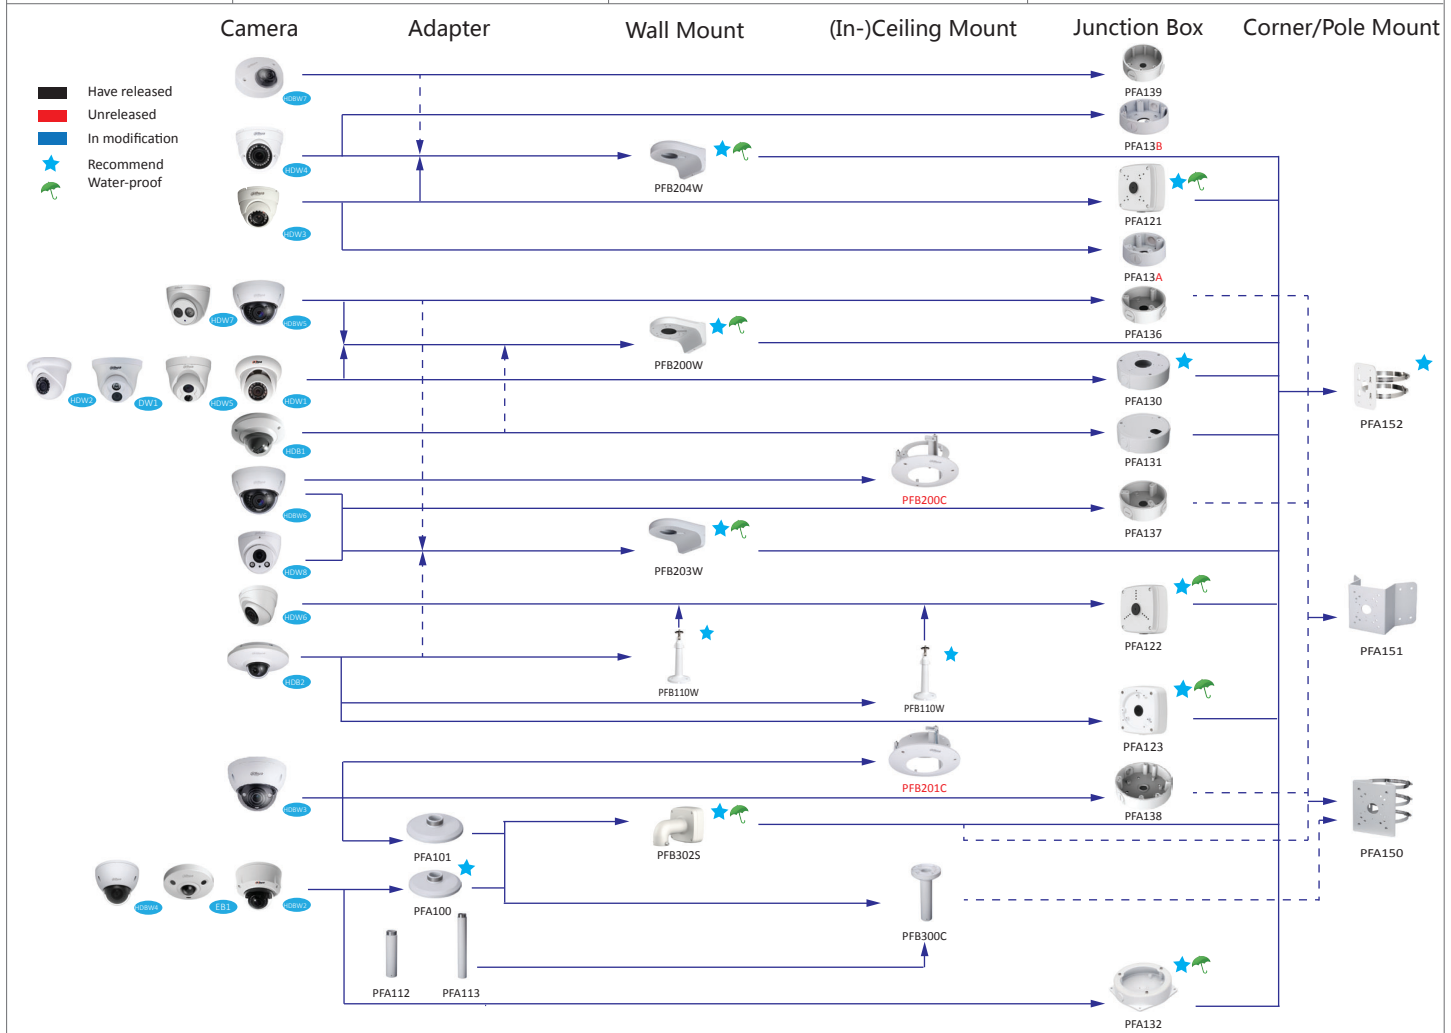

Selection of box cameras

Shape	Analog	HDCVI	Network
	FW181G	HFW1000/1100/1200/ 2120/2220S	HFW1000/1120/1200/1220/1320/2100/ 4100/4120/4200/4220/4221/4300/4421S, HFW1000/1200S-W,
			HFW5100/5200/5202/5300/5302/5502C HFW5100/5200/5300C-L
		HF3101	
		HF3220E	HF5121/5221/5421E, HF8281/8301/8331/81200E
			HFW5100/5200-IRA
	FW181D		
	FW181J		
			HFW5100/5200D
		HFW1100/1200/2120/2220B	HFW4120/4220/4221/4421B(-AS)
		HFW1100/1200/2120/2220/2221D	HFW4120/4220/4221/4421D(-AS)
	FW181I	HFW2120/2220/2221E	HFW4100/4120/4200/4220/4221/4300/4421E
		HFW3220E-Z	HFW5100/5200/5300E(-Z/VF), HFW8301E(-Z), HFW8281/8331E-Z, HFW5200E-Z12, HFW5121/5220/5221/5421/8231E-Z
	FW181R	HFW1000/1100/1200R, HFW1000/1100/1200RM	HFW1120/1220/1320RM
	FW181R-VF	HFW1100/1200/2120/2220R-VF, HFW2120/2220/2221R-Z	HFW2100/2200/2300R-Z/VF, HFW2101/2120/2201/2220/2320R-ZS/VFS

		SDZ1020/2020/2030S-N	
		SDZH1020/2030S-N, SDZW1020/2030S-N	

Selection of dome cameras

Shape	Analog	HDCVI	Network
			HD1000/1200C(-W), HD2100, HD83200/4100/4200/4300C, HDB4100/4200/4300C(-A), EB5400/5500
			HDB4100/4200/4300F-PT, HDPW4100/4200/4300F-WPT
	DW181H		
	DW181E	HDW1100S	HDW1000/1200/3200/4100/4200/4300S
		HDW2120/2220S	HDW1120/1220/1320S
		HDW1000/1100/1200/2120/2220M	HDW4120/4220/4421M
		HDW1100/1200/2120/2220R-VF	
	DW181M		HDW4100/4200/4300C
	DW181R	HDW1000/1100R	
		HDW1200/2120/2220E	HDW4120/4220/4221/4421E(-AS)
		HDW2120/2220R-Z	HDW2120/2220R-Z(S), HDW2320R-ZS
			HDB(W)5100/5200/5202/5300/5302/5502, HDB(W)8301(-Z), HDB(W)8281-Z
			HDBW5121/5220/5221/5421/8231/8331E-Z
			HDBW3220E-Z
		HDBW1100/1200/2120/2220E	HDBW1000/1200E(-S/-W), HDBW1120/1220/1320E, HDBW4100/4200/4300E(-S/-AS), HDBW4800E, HDBW4120/4220/4221/4421E(-AS)
	DBW181R-VF	HDBW1100/1200/2120/2220R-VF, HDBW2120/2220R-Z	HDBW2100/2200/2300R-Z/VF, HDBW2101/2120/2201/2220/2320R-ZS/VFS
	DBW183H MW183H	HDBW2120/2220F, HDBW2120/2220F-M	HDBW4120/4220/4221/4421F(-AS/-M), HDPW4120/4220/4221F-W
			EB(W)8600/81200