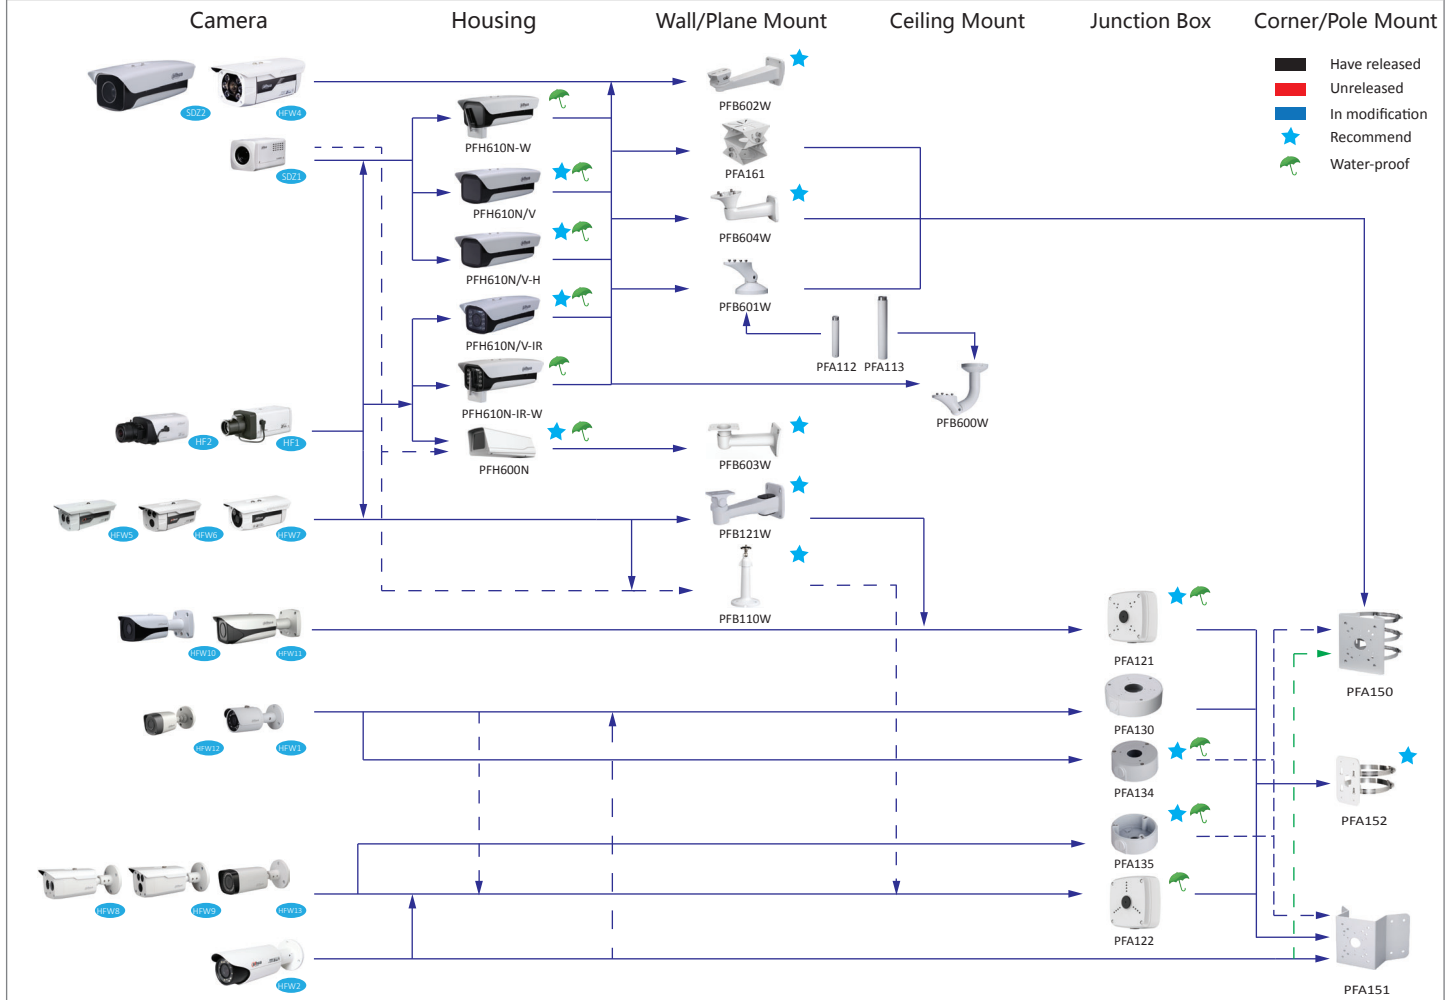

Selection of box cameras

Shape	Analog	HDCVI	Network
	FW181G	HFW1000/1100/1200/ 2120/2220S	HFW1000/1120/1200/1220/1320/2100/ 4100/4120/4200/4220/4221/4300/4421S, HFW1000/1200S-W,
			HFW5100/5200/5202/5300/5302/5502C HFW5100/5200/5300C-L
		HF3101	
		HF3220E	HF5121/5221/5421E, HF8281/8301/8331/81200E
			HFW5100/5200-IRA
	FW181D		
	FW181J		
			HFW5100/5200D
		HFW1100/1200/2120/2220B	HFW4120/4220/4221/4421B(-AS)
		HFW1100/1200/2120/2220/2221D	HFW4120/4220/4221/4421D(-AS)
	FW181I	HFW2120/2220/2221E	HFW4100/4120/4200/4220/4221/4300/4421E
		HFW3220E-Z	HFW5100/5200/5300E(-Z/VF), HFW8301E(-Z), HFW8281/8331E-Z, HFW5200E-Z12, HFW5121/5220/5221/5421/8231E-Z
	FW181R	HFW1000/1100/1200R, HFW1000/1100/1200RM	HFW1120/1220/1320RM
	FW181R-VF	HFW1100/1200/2120/2220R-VF, HFW2120/2220/2221R-Z	HFW2100/2200/2300R-Z/VF, HFW2101/2120/2201/2220/2320R-ZS/VFS

		SDZ1020/2020/2030S-N	
		SDZH1020/2030S-N, SDZW1020/2030S-N	

Selection of dome cameras

Shape	Analog	HDCVI	Network
			HD1000/1200C(-W), HD2100, HD83200/4100/4200/4300C, HDB4100/4200/4300C(-A), EB5400/5500
			HDB4100/4200/4300F-PT, HDPW4100/4200/4300F-WPT
	DW181H		
	DW181E	HDW1100S	HDW1000/1200/3200/4100/4200/4300S
		HDW2120/2220S	HDW1120/1220/1320S
		HDW1000/1100/1200/2120/2220M	HDW4120/4220/4421M
		HDW1100/1200/2120/2220R-VF	
	DW181M		HDW4100/4200/4300C
	DW181R	HDW1000/1100R	
		HDW1200/2120/2220E	HDW4120/4220/4221/4421E(-AS)
		HDW2120/2220R-Z	HDW2120/2220R-Z(S), HDW2320R-ZS
			HDB(W)5100/5200/5202/5300/5302/5502, HDB(W)8301(-Z), HDB(W)8281-Z
			HDBW5121/5220/5221/5421/8231/8331E-Z
			HDBW3220E-Z
		HDBW1100/1200/2120/2220E	HDBW1000/1200E(-S/-W), HDBW1120/1220/1320E, HDBW4100/4200/4300E(-S/-AS), HDBW4800E, HDBW4120/4220/4221/4421E(-AS)
	DBW181R-VF	HDBW1100/1200/2120/2220R-VF, HDBW2120/2220R-Z	HDBW2100/2200/2300R-Z/VF, HDBW2101/2120/2201/2220/2320R-ZS/VFS
	DBW183H MW183H	HDBW2120/2220F, HDBW2120/2220F-M	HDBW4120/4220/4221/4421F(-AS/-M), HDPW4120/4220/4221F-W
			EB(W)8600/81200