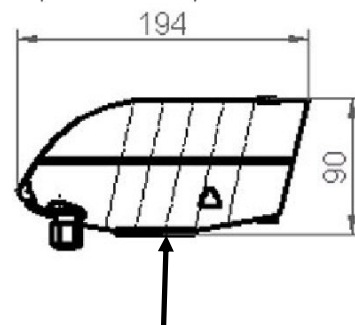

PC

Tablette

Smartphone

Radio OFDM numérique
portée de 0,5 à 10 Km
[BLM2HP](#)

Enregistreur numérique
[NVR-6004N](#)

Fixation sur trépied ou
mini trépied par trou
fileté au pas photo

Spécifications

Caméra IP Full HD Zoom x30 Jour/Nuit	
Image Sensor	1/2.8" Progressive Scan CMOS
Video Output	Network Encoding Output
Resolution	50HZ: 25fps (1920×1080), 60HZ: 30fps (1920×1080) 50HZ: 25fps (1280×960), 60HZ: 30fps (1280×960) 50HZ: 25fps (1280×720), 60HZ: 30fps (1280×720)
Min. Illumination	Color: 0.05Lux @ (F1.6, AGC ON) B/W: 0.01Lux @ (F1.6, AGC ON)
S/N ratio	> 52dB (AGC OFF)
Zoom Autofocus	
Focal Length	4.5mm to 135mm, 30× optical
Aperture Range	F1.6 to F4.4
Angle of View	65.1° to 2.34° (Wide-Tele)
Min. Working Distance	10mm to 1500mm (Wide-Tele)
Zoom Speed	Approx. 3s (Optical, Wide-Tele)
Day & Night	ICR filter
Fonctions	
Focus Mode	Auto/Manual/One Touch
Exposure Mode	Auto/Aperture Priority/Shutter Priority/Manual
Day & Night Mode	Auto/Color/BW/Scheduled-Switch/Triggered by Alarm Input
Shutter Time	1/1 sec to 1/30,000 sec
White Balance	Auto 1/Auto 2/Indoor/Outdoor/Manual/Sodium Lamp/Fluorescent Lamp
BLC	OFF, Left/Right, Up/Down or Center
Gain	16 levels adjustable
Dead Pixel Compensation	Support
WDR	ON/OFF
DNR	3D DNR
Lens Initialization	Internal
Image Setting	Saturation, Brightness, Contrast, Sharpness adjustable
Digital Zoom	12×
Network	
Video Compression	H.264/MJPEG
Bitrate	32kbps to 12Mbps
Audio Compression	G.722.1, G.711-a law, G.711-u law, MP2L2, G.726
Alarm	Motion Detection, Tampering Alarm, Storage Full, Storage Exception, Audio Exception Detection, Line Crossing Detection, Intrusion Detection
Protocol	TCP/IP, HTTP, DHCP, DNS, DDNS, RTP, RTSP, PPPoE, SMTP, NTP, UPnP, SNMP, FTP, 802.1x, QoS, HTTPS, IPv6 (SIP, SRTP optional)
Standard	ONVIF, PSIA, CGI, ISAPI
Outward Interface	Network Interface, RS485, Alarm In/Out, Line In/Out, CVBS, SDHC
Security	Password Protection, Multiple User Access Control
Communication	RS485Interface, Pelco Protocol
Other	Double Streams, Heartbeat
Généralité	
Alimentation	POE (IEEE 802.3af) ou 12 Volts DC (A préciser à la commande)
Consommation	2,5 Watts permanents - 4,5 Watts maxi (moteurs de zoom)
Températures	Fontionnement nominal de -10°C à +60°C
Etanchéité	IP67
Dimensions	Voir schéma en page 1
Poids	920 grammes