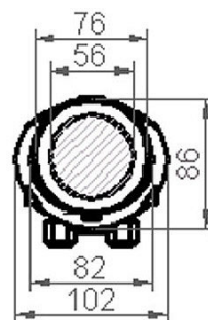

PC

Tablette

Smartphone

Radio OFDM numérique
portée de 0,5 à 10 Km
[BLM2HP](#)

Enregistreur numérique
[NVR-6004N](#)

Fixation sur trépied ou
mini trépied par trou
fileté au pas photo

Spécifications

Caméra IP Full HD Zoom x30 Jour/Nuit	
Image Sensor	1/2.8" Progressive Scan CMOS
Video Output	Network Encoding Output
Resolution	50HZ: 25fps (1920×1080), 60HZ: 30fps (1920×1080) 50HZ: 25fps (1280×960), 60HZ: 30fps (1280×960) 50HZ: 25fps (1280×720), 60HZ: 30fps (1280×720)
Min. Illumination	Color: 0.05Lux @ (F1.6, AGC ON) B/W: 0.01Lux @ (F1.6, AGC ON)
S/N ratio	> 52dB (AGC OFF)
Zoom Autofocus	
Focal Length	4.5mm to 135mm, 30× optical
Aperture Range	F1.6 to F4.4
Angle of View	65.1° to 2.34° (Wide-Tele)
Min. Working Distance	10mm to 1500mm (Wide-Tele)
Zoom Speed	Approx. 3s (Optical, Wide-Tele)
Day & Night	ICR filter
Fonctions	
Focus Mode	Auto/Manual/One Touch
Exposure Mode	Auto/Aperture Priority/Shutter Priority/Manual
Day & Night Mode	Auto/Color/BW/Scheduled-Switch/Triggered by Alarm Input
Shutter Time	1/1 sec to 1/30,000 sec
White Balance	Auto 1/Auto 2/Indoor/Outdoor/Manual/Sodium Lamp/Fluorescent Lamp
BLC	OFF, Left/Right, Up/Down or Center
Gain	16 levels adjustable
Dead Pixel Compensation	Support
WDR	ON/OFF
DNR	3D DNR
Lens Initialization	Internal
Image Setting	Saturation, Brightness, Contrast, Sharpness adjustable
Digital Zoom	12×
Network	
Video Compression	H.264/MJPEG
Bitrate	32kbps to 12Mbps
Audio Compression	G.722.1, G.711-a law, G.711-u law, MP2L2, G.726
Alarm	Motion Detection, Tampering Alarm, Storage Full, Storage Exception, Audio Exception Detection, Line Crossing Detection, Intrusion Detection
Protocol	TCP/IP, HTTP, DHCP, DNS, DDNS, RTP, RTSP, PPPoE, SMTP, NTP, UPnP, SNMP, FTP, 802.1x, QoS, HTTPS, IPv6 (SIP, SRTP optional)
Standard	ONVIF, PSIA, CGI, ISAPI
Outward Interface	Network Interface, RS485, Alarm In/Out, Line In/Out, CVBS, SDHC
Security	Password Protection, Multiple User Access Control
Communication	RS485Interface, Pelco Protocol
Other	Double Streams, Heartbeat
Généralité	
Alimentation	POE (IEEE 802.3af) ou 12 Volts DC (A préciser à la commande)
Consommation	2,5 Watts permanents - 4,5 Watts maxi (moteurs de zoom)
Températures	Fontionnement nominal de -10°C à +60°C
Etanchéité	IP67
Dimensions	Voir schéma en page 1
Poids	920 grammes