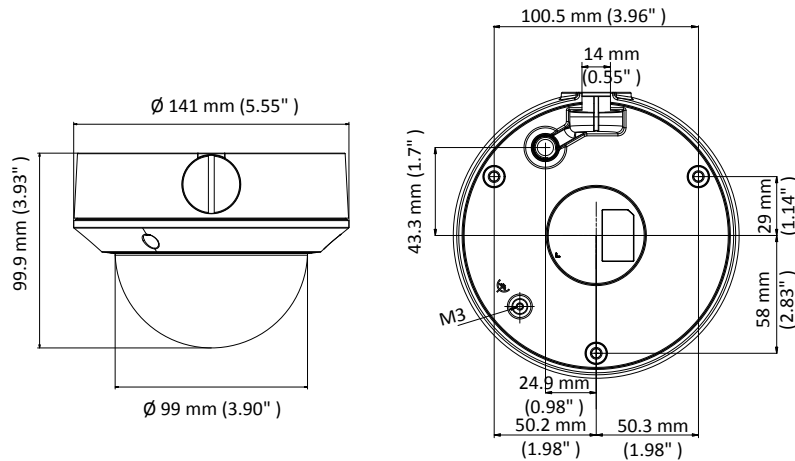

HIKVISION

DS-2CE5AD0T-VPIT3F 2 MP Vandal Proof VF Dome Camera

Key Features

- 2 megapixel high performance COMS
- 1920 × 1080 resolution
- 2.8 mm to 12 mm vari-focal lens
- EXIR 2.0, smart IR, up to 40 m IR distance
- 4 in 1 video output (switchable TVI/AHD/CVI/CVBS)
- IP67, IK10
- Up the coax (HIKVISION-C)

www.hikvision.com

Specifications

Camera	
Image Sensor	2.0 megapixel progressive scan CMOS
Signal System	PAL/NTSC
Frame Rate	PAL: 1080p@25fps NTSC: 1080p@30fps
Resolution	1920 (H) × 1080 (V)
Min. illumination	Color: 0.01 Lux@(F1.2, AGC ON), 0 Lux with IR
Shutter Time	PAL: 1/25 s to 1/50, 000 s NTSC: 1/30 s to 1/50, 000 s
Lens	2.8 mm to 12 mm vari-focal lens
Horizontal Field of View	102.25 ° to 32 °
Lens Mount	Φ14
Day & Night	IR cut filter
Angle Adjustment	Pan: 0° to 355°, Tilt: 0° to 70°, Rotation: 0° to 355°
Synchronization	Internal synchronization
Menu	
AGC	Low/middle/high
Day/Night Mode	Smart/color/BW(Black and White)
Backlight Compensation	Yes
DWDR	Yes
Language	English, Chinese
Functions	Brightness, Sharpness, DNR, Mirror
Interface	
Video Output	1 HD analog output
Switch Button	TVI/AHD/CVI/CVBS
General	
Operating Conditions	-40 °C to 60 °C (-40 °F to 140 °F), Humidity 90% or less (non-condensation)
Power Supply	12 VDC ±25%
Power Consumption	Max. 4 W
Protection Level	IP67, IK10
Material	Metal
IR Range	Up to 40 m
Communication	Up the coax, Protocol: HIKVISION-C (TVI output)
Dimensions	∅ 141 mm × 99.9 mm (∅ 5.55" × 3.93")
Weight	Approx. 800 g (1.76 lb.)

Order Models

DS-2CE5AD0T-VPIT3F

Dimension

Accessory

DS-1273ZJ-135
Wall Mount

DS-1275ZJ-SUS
Vertical Pole Mount

DS-1276ZJ-SUS
Corner Mount

DS-1271ZJ-135
Pendant Mount