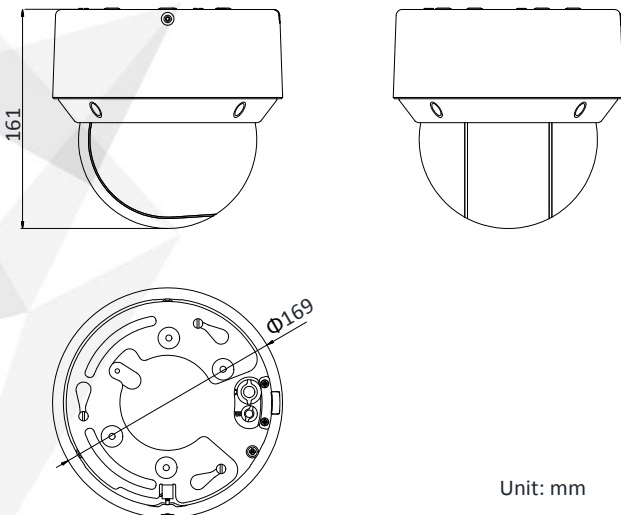

## DS-2DE4A220IW-DE 2MP Network IR PTZ Camera

Hikvision DS-2DE4A220IW-DE Network IR PTZ Cameras adopt 1/2.8" progressive scan CMOS chip. With the 20× optical zoom lens, the camera offers more details over expansive areas.

### Key Features

- 1/2.8" Progressive Scan CMOS
- Up to 1920 × 1080 resolution
- 20× Optical Zoom, 16× Digital Zoom
- WDR, 3D DNR, HLC, Smart IR
- Up to 50 m IR distance
- 12 VDC & PoE+ (802.3at, class4)
- Support H.265 video compression

### Dimensions

Unit: mm