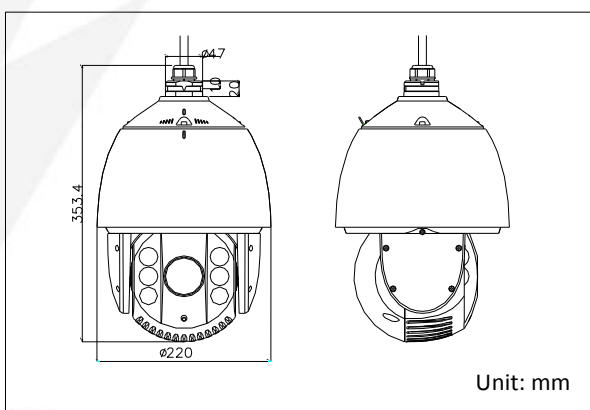

DS-2DE7230IW-AE 2MP 30X Network IR PTZ Dome Camera

Hikvision DS-2DE7230IW-AE PTZ Dome Cameras are embedded with 1/2.8" progressive scan CMOS chip, which makes DWDR and 1.3MP real-time resolution possible. With the 30X optical zoom Day/Night lens, the camera offers more details over expansive areas. Hikvision DS-2DE7230IW-AE PTZ Dome Cameras also features a wide range of functions, including intrusion detection, line crossing detection, and audio exception, benefitting users with great improvement on security efficiency, more importantly, with key events / objects being recorded for further forensic needs.

Key Features

- 1/2.8" Progressive Scan CMOS
- 1920 x 1080
- 30X Optical Zoom
- DWDR
- 3D intelligent positioning function
- Support cloud P2P
- Up to 150m IR distance
- Hi-PoE / 24VAC power supply

Dimensions