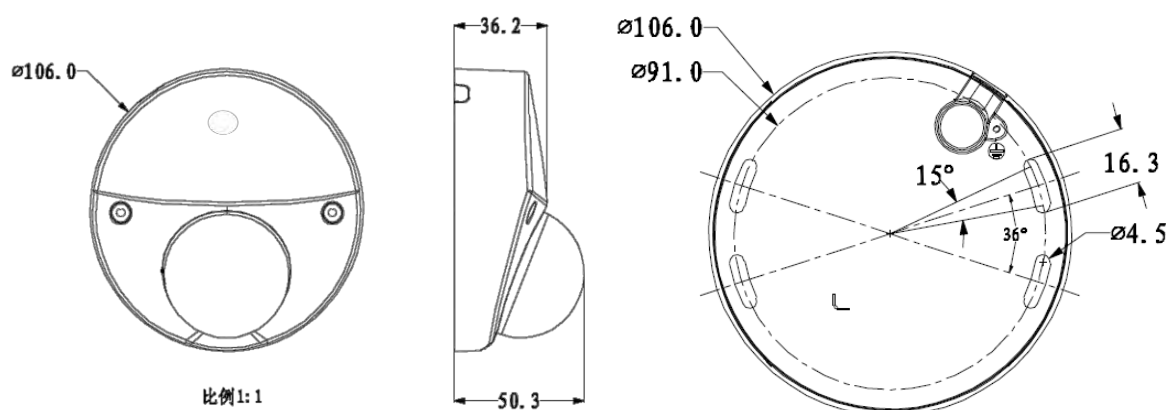

HDBW4221F-M

	Face detect
Network	
Ethernet	RJ-45 (10/100Base-T)
Wi-Fi	N/A
Protocol	IPv4/IPv6, HTTP, HTTPS, SSL, TCP/IP, UDP, UPnP, ICMP, IGMP, SNMP, RTSP, RTP, SMTP, NTP, DHCP, DNS, PPPOE, DDNS, FTP, IP Filter, QoS, Bonjour, 802.1x
Compatibility	ONVIF,PSIA,CGI
Max. User Access	20 users
Smart Phone	iPhone, iPad, Android, Windows Phone
Auxiliary Interface	
Memory Slot	Micro SD, Max128GB
RS485	N/A
Alarm	N/A
PIR Sensor Range	N/A
Certification	
Certification	CE,FCC,UL,EN50155
General	
Power Supply	DC12V, PoE (802.3af)
Power Consumption	Max 5W
Working Environment	-30°C~+60°C, Less than 95% RH
Ingress Protection	IP67
Vandal Resistance	IK10
Dimensions	Φ 106mm×50.3mm
Weight	0.35kg

Dimensions (mm)

Accessory (optional)

PFB204W	PFA152	PFA139