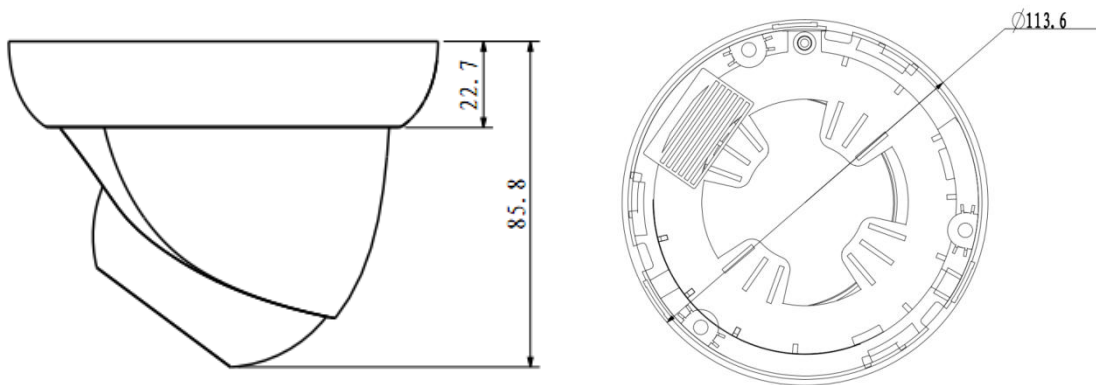

IPC-HDW4200S

Smart Phone	iPhone, iPad, Android, Windows Phone
Auxiliary Interface	
Memory Slot	N/A
RS485	N/A
Alarm	N/A
PIR Sensor Range	N/A
General	
Power Supply	DC12V, PoE (802.3af)
Power Consumption	Max 4W
Working Environment	-30°C~+60°C, Less than 95% RH
Ingress Protection	IP66
Vandal Resistance	N/A
Dimensions	Φ113.6mm×85.8mm
Weight	0.29kg(0.45kg with packaging)

Dimensions (mm)

Accessory (optional)

PFB200W	PFA130	PFA122