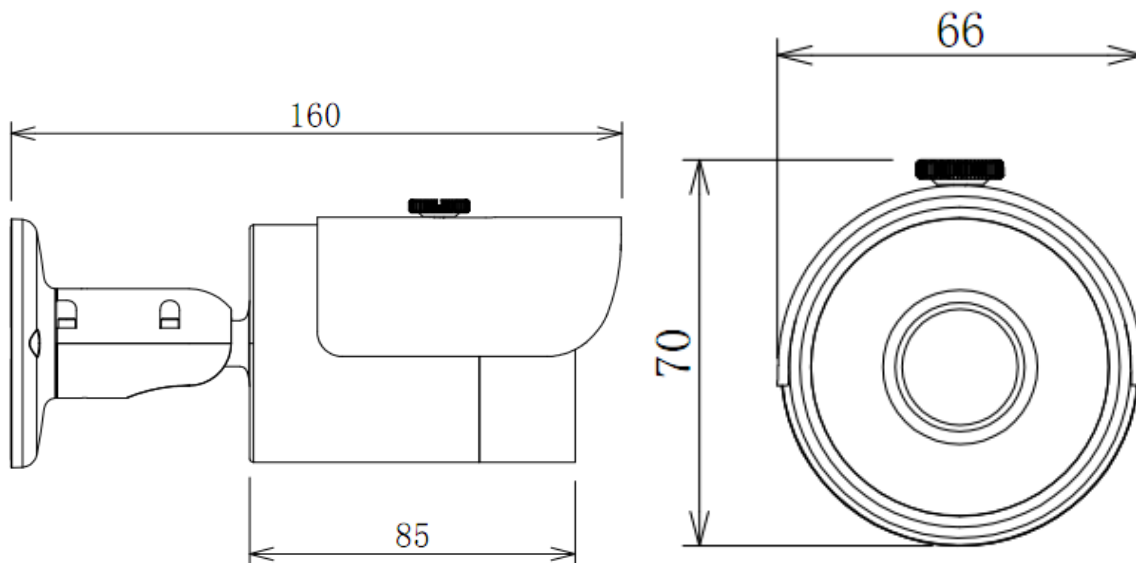

IPC-HFW4100S

Smart Phone	iPhone, iPad, Android, Windows Phone
Auxiliary Interface	
Memory Slot	N/A
RS485	N/A
Alarm	N/A
PIR Sensor Range	N/A
General	
Power Supply	DC12V, PoE (802.3af)
Power Consumption	Max 5W
Working Environment	-30°C~+60°C, Less than 95% RH
Ingress Protection	IP66
Vandal Resistance	N/A
Dimensions	70mm×66mm×160mm
Weight	0.42kg

Dimensions (mm)

Accessories (optional)

PFA130	PFA122	PFA152	PFA151