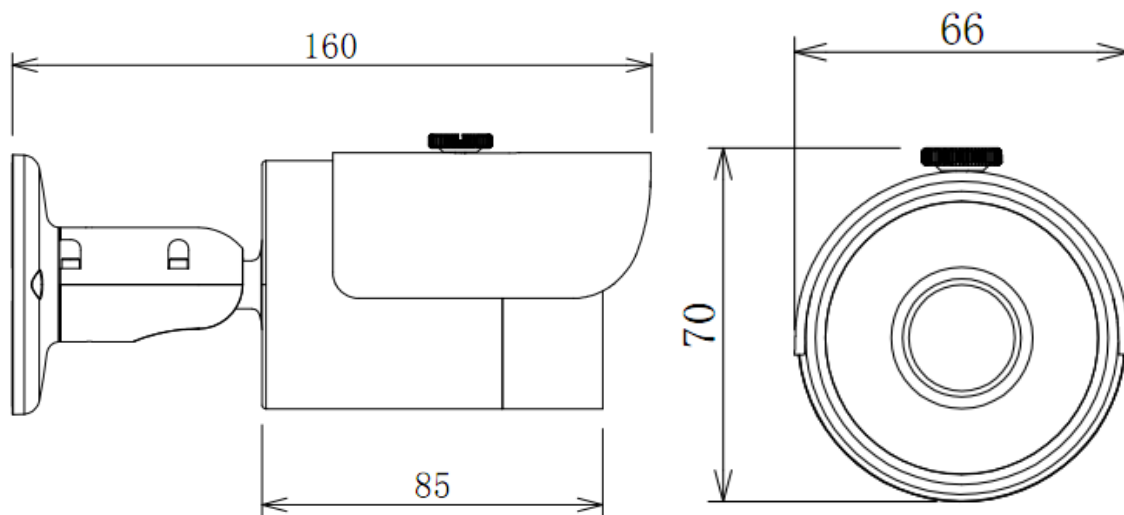

IPC-HFW4300S

Smart Phone	iPhone, iPad, Android, Windows Phone
Auxiliary Interface	
Memory Slot	N/A
RS485	N/A
Alarm	N/A
PIR Sensor Range	N/A
General	
Power Supply	DC12V, PoE (802.3af)
Power Consumption	Max 5.5W
Working Environment	-30°C~+60°C, Less than 95% RH
Ingress Protection	IP66
Vandal Resistance	N/A
Dimensions	70mm×66mm×160mm
Weight	0.42kg

Dimensions (mm)

Accessories(optional)

PFA130	PFA122	PFA152	PFA151