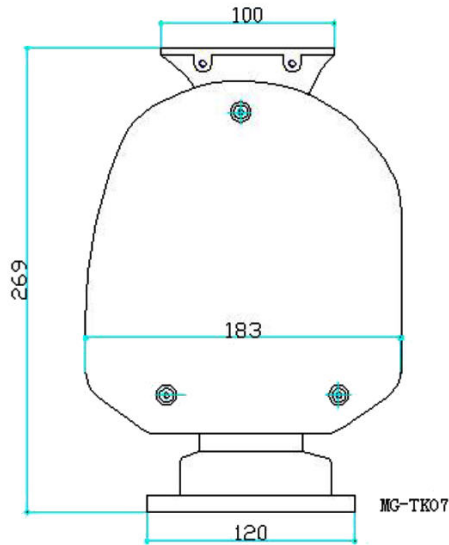

Tourelle Indoor/Outdoor avec Télémétrie

MG-TK07P

(caméra non incluse)

Feature:

- Good-looking appearance, Indoor, Outdoor all can be used
- Motor smooth and reliable operation, small and convenience, long life
- Built-in decoder , multi-protocol, Baud rate can be adjustable
- Pan limit can be adjust, Max load 6kg

Network parameters:

Pan speed	7.5°/s
Tilt speed	4.5°/s
Pan range	360° endless
Tilt range	-82° ~ +13°
Control type	Multi-protocol (including PelcoD/P), baud rate 2400bps - 19200bps, RS485
Work temperature	-20°C ~ +45°C
IP grade	IP66
Power	AC24V, 25W
Load	6KG
Weight	5.5KG