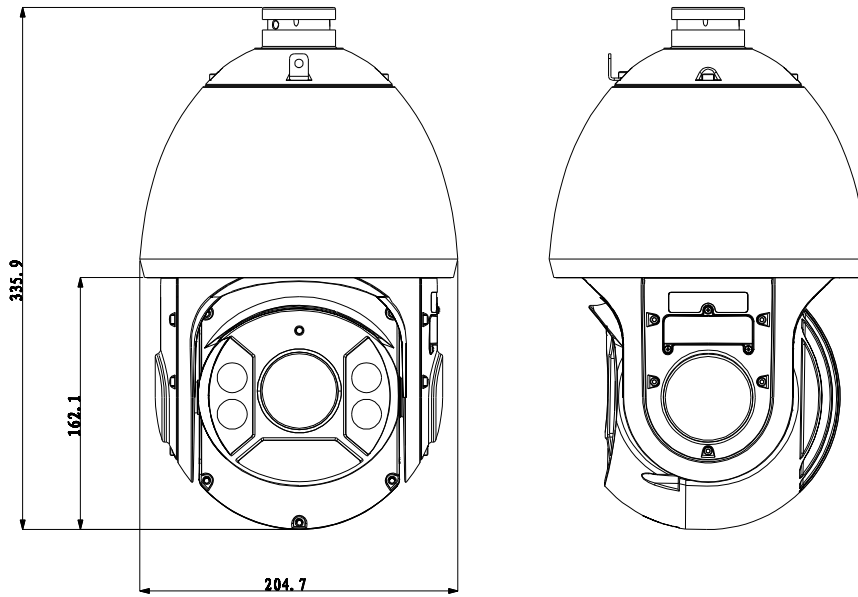

### Technical Specifications

Model	SD6C220S-HN	SD6C230S-HN
<b>Camera</b>		
Image Sensor	1/2.8" Exmor CMOS	
Effective Pixels	1920(H) x 1080(V)	
Scanning System	Progressive	
Electronic Shutter Speed	1/1 ~ 1/30,000s	
Min. Illumination	Color: 0.05Lux@F1.6; B/W: 0.005Lux@F1.6	
S/N Ratio	More than 50dB	
Video Output	BNC(1.0Vp-p/75Ω), PAL / NTSC	
<b>Camera Features</b>		
Day/Night	Auto(ICR) / Color / B/W	
Backlight Compensation	BLC / HLC / DWDR (Digital WDR)	
White Balance	Auto, ATW, Indoor, Outdoor, Manual	
Gain Control	Auto / Manual	
Noise Reduction	Ultra DNR (2D/3D)	
Privacy Masking	Up to 24 areas	
Digital Zoom	16x	
<b>Lens</b>		
Focal Length	5.5mm ~ 110.0mm (20x Optical zoom)	4.3mm~129mm (30x Optical zoom)
Max Aperture	F1.6 ~ F3.5	F1.6 ~ F5.0
Focus Control	Auto / Manual	
Angle of View	H: 51° ~ 2.60°	H: 65.1° ~ 2.34°
Close Focus Distance	100mm~ 1000mm	
<b>PTZ</b>		
Pan/Tilt Range	Pan: 0° ~ 360° endless; Tilt: -15° ~ 90°, auto flip 180°	
Manual Control Speed	Pan: 0.1° ~160° /s; Tilt: 0.1° ~120° /s	
Preset Speed	Pan: 240° /s; Tilt: 200° /s	
Preset	80(DH-SD), 255(Pelco-P/D)	
PTZ Mode	5 Pattern, 8 Tour, Auto Pan, Auto Scan	
Speed Setup	Human-oriented focal length/ speed adaptation	
Power up Action	Auto restore to previous PTZ and lens status after power failure	
Idle Motion	Activate Preset/ Pan/ Scan/ Tour/ Pattern if there is no command in the specified period	
Protocol	DH-SD, Pelco-P/D (Auto recognition)	
IR Distance	100m (2 near IR LED+ 4 far IR LED)	
<b>Video</b>		
Compression	H.264 / MJPEG	
Resolution	1080P(1920×1080) / 720P(1280×720) / D1(704×576/ 704×480) /CIF	

## Dimensions (mm)