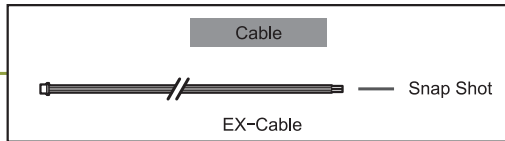

Cable

EX-Cable

Cable

USB-1M (A/miniB)

PC

PC

※Watec Camera Viewer recommended
Download from Watec website

Holder