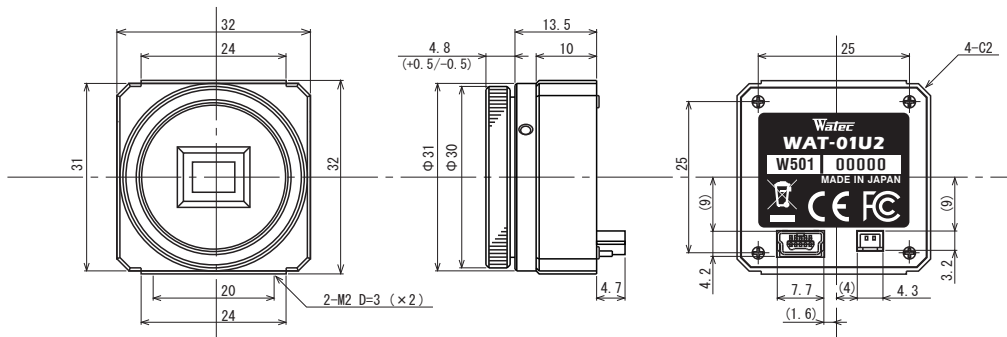

WAT-01U2

1/2.8" Ultra Compact Full HD USB2.0 Camera

Compact design for easy installation

Directly plug into your PC without the need for a separate capture device

Key features

- Ultra compact design (32 x 32mm) with CS lens mount and light weight
- 1/2.8-inch Megapixel CMOS image sensor achieves the effective pixels 1984(H) x 1105(V)
- The internal ISP (Image Signal Processor) ensures optimal image quality depending on the usage environment
- USB Video Class & USB Bus Power (plug & play)
- Simple viewer software with features to change the camera settings and capture images.

Dimensions

Specifications

Pick-up element	1/2.8-inch CMOS image sensor	
Number of total pixels	2000(H) x 1121(V)	
Number of effective pixels	1984(H) x 1105(V)	
Unit cell size	2.8 μm x 2.8 μm	
Imaging system	RGB primary color mosaic filter	
Sync. System	Internal	
Scanning System	Progressive	
Output size	160x120, 176x144, 320x240, 640x480, 1280x720, 1280x800, 1280x1024, 1920x1080	
Max. frame rate	30 fps	
Video Output	USB Mini-B, USB Video Class (Compatible)	
Minimum Illumination	0.25 lx F1.4 (1/30s)	
AE mode	Fixed	1/15, 1/30, 1/60, 1/120, 1/250, 1/500, 1/1000, 1/2000, 1/4000, 1/8000 sec.
	EI	1/30 - 1/8000 sec. *Slow shutter: 1/15 - 1/8000 sec.
White balance	ATW	2800 - 9500K
	MWB	2800 - 6500K
AGC	AGC	0 - 42dB
	MGC	0 - 24dB (25 steps)
Gamma characteristics	ON / OFF	
Back Light Compensation	ON (Center) / OFF	
Power Supply	DC+5V (Supplied by the USB bus)	
Power Consumption	0.6W (120mA)	
Operating Temperature	-10 - +50°C	
Storage Temperature	-30 - +70°C	
Operating / Storage Humidity	95% RH or less (Without condensation)	
Lens Mount	CS-mount (Back focus adjustable)	
Cable length	Shorter than 3.0m recommended	
Weight	Approx. 35g	
Accessories	Tripod adaptor, Hex. wrench, EX cable, USB cable (1m)	

H003

Camera bracket

B005

Stand

MS50

DIMENSIONS (mm)