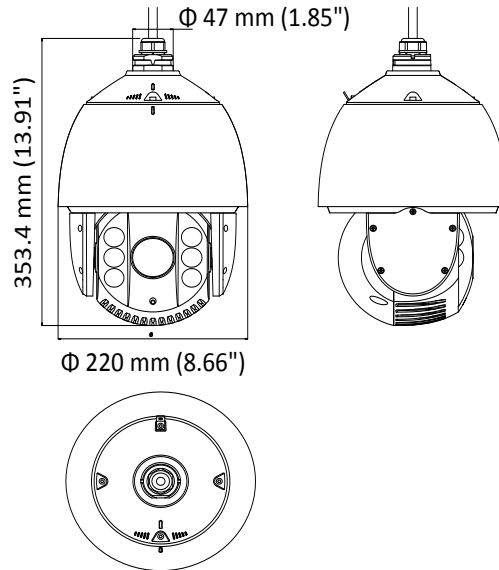

Order Model

DS-2AE7232TI-A(D)

Dimension

Accessory