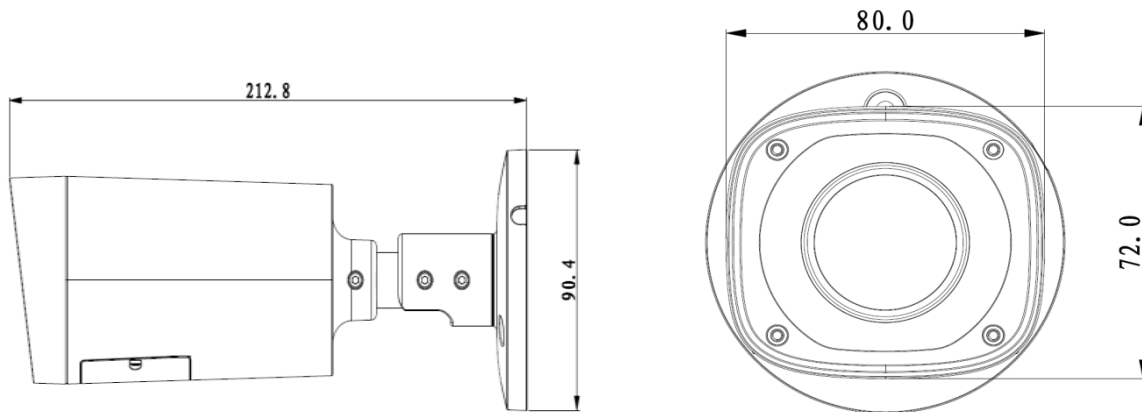

HFW2320R-ZS/VFS-IRE6

Technical Specifications

Model		HFW2320R-VFS-IRE6	HFW2320R-ZS-IRE6
Camera			
Image Sensor		1/3" 3Megapixel progressive scan CMOS	
Effective Pixels		2304(H)x1296(V)	
Scanning System		Progressive	
Electronic Shutter Speed		Auto/Manual, 1/3(4)~1/100000s	
Min. Illumination		0.01Lux/F1.4 (Color), 0Lux/F1.4(IR on)	
S/N Ratio		More than 50dB	
Video Output		N/A	
Camera Features			
Max. IR LEDs Length		60m	
Day/Night		Auto(ICR)/Color/B/W	
Backlight Compensation		BLC / HLC / DWDR	
White Balance		Auto/Manual	
Gain Control		Auto/Manual	
Noise Reduction		3D	
Privacy Masking		Up to 4 areas	
Lens			
Focal Length		2.7mm~12mm	2.7mm~12mm
Max Aperture		F1.4	F1.4
Focus Control		Manual	Auto
Angle of View		H: 92° ~ 28°	H: 92° ~ 28°
Lens Type		Manual/ Fixed Iris	Motorized/ Fixed Iris
Mount Type		Board-in Type	Board-in Type
Video			
Compression		H.264/ H.264H/ MJPEG	
Resolution		3M(2304x1296)/1080P(1920x1080)/1.3M(1280x960)/720P(1280x720)/D1(704x576/704x480)/CIF(352x288/352x240)	
Frame Rate	Main Stream	3M(1 ~ 20fps)/1080P (1 ~ 25/30fps)	
	Sub Stream	D1/CIF(1 ~ 25/30fps)	
Bit Rate		H.264H: 40K ~ 8192Kbps;	
Audio			
Compression		N/A	
Interface		N/A	
Network			
Ethernet		RJ-45 (10/100Base-T)	
Wi-Fi		N/A	
Protocol		IPv4/IPv6, HTTP, HTTPS, SSL, TCP/IP, UDP, UPnP, ICMP, IGMP, SNMP, RTSP, RTP, SMTP, NTP, DHCP, DNS, PPPOE, DDNS, FTP, IP Filter, QoS, Bonjour	
Compatibility		ONVIF, CGI, PSIA	
Max. User Access		20 users	

HFW2320R-ZS/VFS-IRE6

Smart Phone	iPhone, iPad, Android, Windows Phone	
Auxiliary Interface		
Memory Slot	Micro SD , Max 128GB	
RS485	N/A	
Alarm	N/A	
PIR Sensor Range	N/A	
General		
Power Supply	DC12V/PoE (802.3af)	
Power Consumption	<5.5W	<8.5W
Working Environment	-30°C~+60°C, Less than 95% RH	
Ingress Protection	IP67	
Vandal Resistance	N/A	
Dimensions	72mm×80mm×212.8mm	
Weight	0.65kg	

Dimensions (mm)

Accessory (optional)