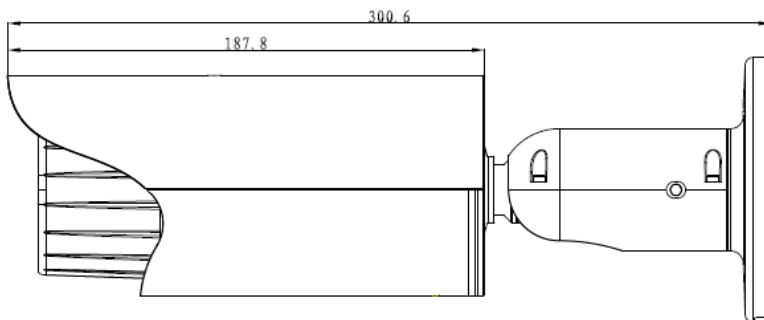

## IPC-HFW5300C/5302C

Max. User Access	20 users
Smart Phone	iPhone, iPad, Android, Windows Phone
<b>Auxiliary Interface</b>	
Memory Slot	Micro SD, Max 64GB
RS485	N/A
Alarm	2/1 channel In/Out
PIR Sensor Range	N/A
<b>General</b>	
Power Supply	DC12V(AC 24V optional), PoE(802.3af)
Power Consumption	< 7W (-H: +2W, Motorized lens: +2W,AC24V:+2W)
Working Environment	-20°C~+60°C(-H: -40°C~+60°C), Less than 90%RH
Ingress Protection	IP66
Vandal Resistance	N/A
Dimensions	φ104mm × 306.7mm
Weight	1.25Kg

### Dimensions (mm)