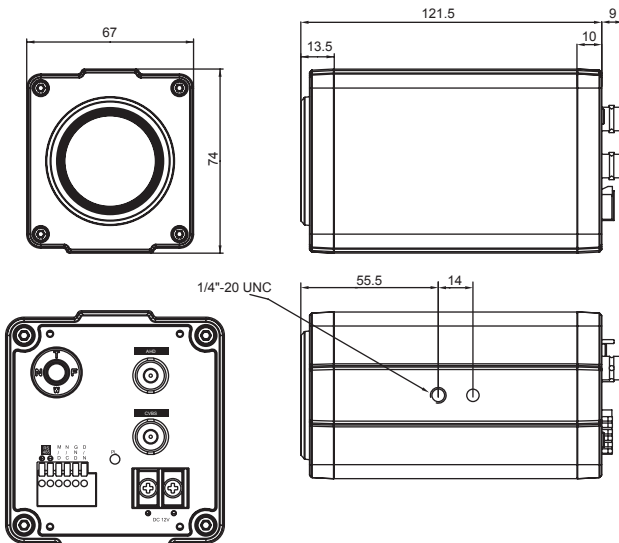

Features

- 1/3" 2MP Panasonic CMOS sensor
- 1080p 30fps, 720p 60fps
- AHD, CVBS
- x30 Optical Zoom(4.3~129mm) & x32 Digital Zoom
- Real-time True WDR
- Digital Noise Reduction(2D+3D)
- Digital Slow Shutter
- Digital Image Stabilizer
- Defog Function
- High Light Compensation
- ACE(Digital WDR)
- Privacy Mask Function
- Motion Detection
- Protocol(VISCA, Pelco-D, Pelco-P)

Dimensions

Unit : mm

CAMERA	
Image Sensor	1/3" Panasonic CMOS Sensor
Total Pixels	1956 (H) x 1266 (V) = 2.48M Pixels
Active Pixels	1944 (H) x 1092 (V) = 2.12M Pixels
Scanning System	Progressive Scan
Video Format	Digital : 1080p/30(25)fps, 720p/60(50)fps, 720p/30(25)fps
Min. Illumination	Color(1/30s) : 0.5 lux , BW(1/30s) : 0.1lux
	Color DSS(1/7.5s) : 0.125 lux , BW DSS(1/7.5s) : 0.025 lux
S/N Ratio	more than 50dB (AGC off)
Video Output	AHD, CVBS

LENS		x30	
Lens Type	x30 Day & Night Zoom Lens		
Zoom Ratio	Optical x30, Digital x32 Zoom		
Focal Length	f = 4.3 mm ~ 129.0 mm		
Aperture Ratio	F1.6 (wide) ~ F4.7 (tele)		
Angle Of View (D, H, V)	WIDE	71.3°	58.9°
	TELE	2.58°	2.11°
			1.61°

GENERAL	
Power Source	DC12V±10%
Power Consumption	Max 500mA
Operating Temperature	-10°C ~ +50°C / 0% ~ 90% RH
Dimensions	67(W) x 74(H) x 130.5(D) mm
Weight	0.57Kg