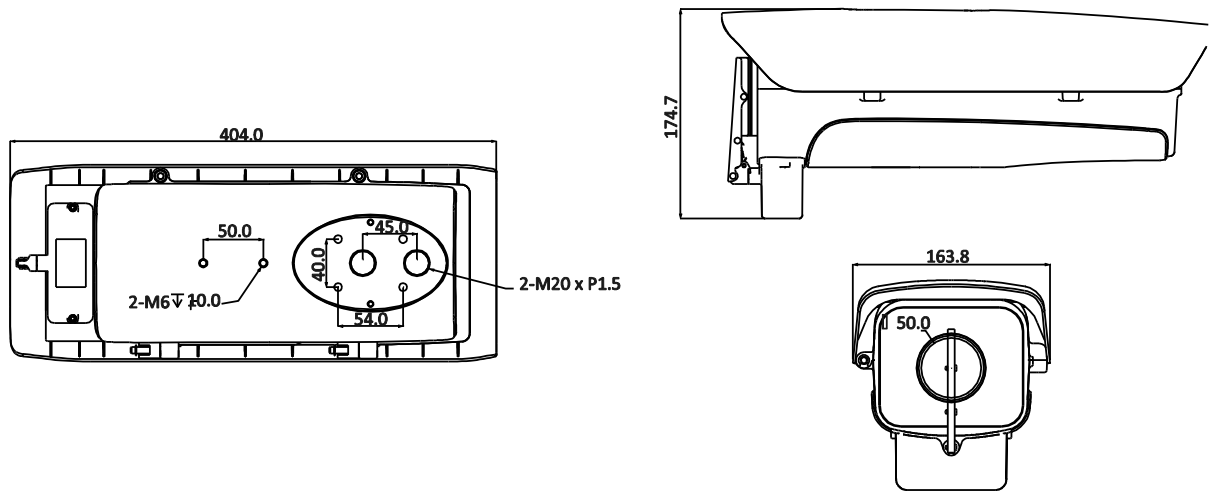

### 14" Full-function Housing

### Specifications

Model		PFH610N-IR-W
<b>General</b>		
Material		Aluminum(case) & PC(others)
Product Dimension		404mm(L) x 164mm(W) x 175mm(H)
Inside Dimension		255mm(L) x 90mm(W) x 70.5mm(H) 215mm(L) x 90mm(W) x 83mm(H)
Window Dimension		Φ50mm
Operating Temperature	Set	-40°C ~60°C
	Heater	ON: 5±5 °C/OFF: 15±5 °C
	Cooler	ON: 37±5 °C/OFF: 20±5 °C ON: 5±5 °C/OFF: 15±5 °C
Ingress Protection		IP66
Humidity		≤90% RH
IR Distance		50&100m
Wiper		Yes
Weight		3.0Kg
Power Supply		AC24V 5A
Applicable Model		Please see "Accessory Selection"

## Dimensions (mm)