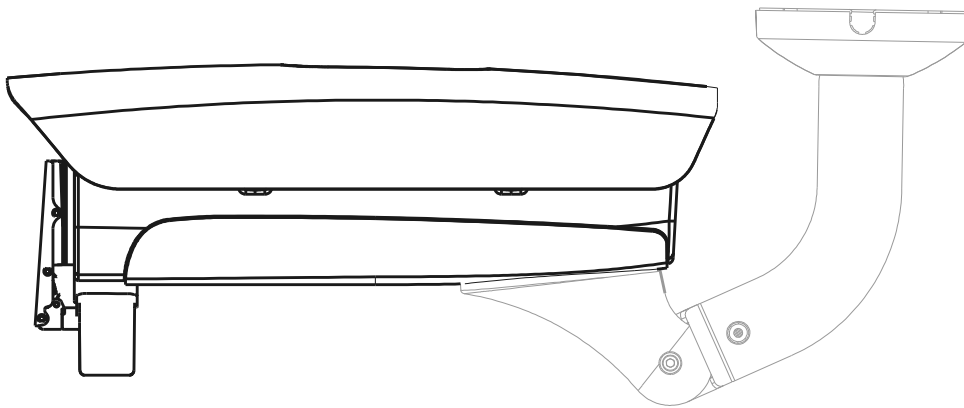

Application

*Design and specifications are subject to change without notice.

© 2013 Dahua Technology Co., Ltd.