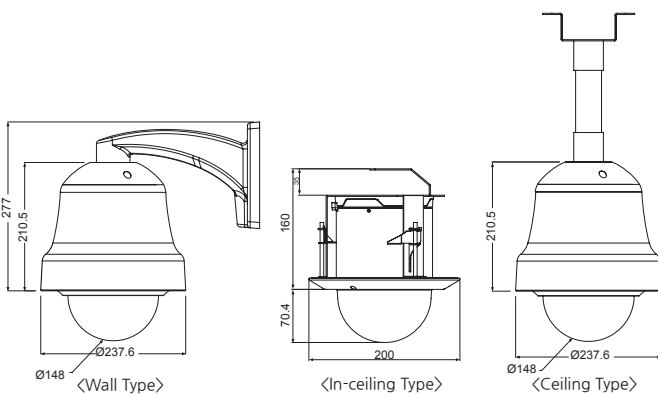

Dimensions

Unit : mm

CAMERA	
Image Sensor	1/3" Panasonic CMOS Sensor
Total Pixels	1956 (H) x 1266 (V) = 2.48M Pixels
Active Pixels	1944 (H) x 1092 (V) = 2.12M Pixels
Video Format	1080p@30/25fps, 720p@60/50fps, 720p@30/25fps
Min. Illumination	Color(1/30s) : 0.5 lux , BW(1/30s) : 0.1lux Color DSS(1/7.5s) : 0.125 lux , BW DSS(1/7.5s) : 0.025 lux
S/N Ratio	more than 50dB (AGC off)
Video Output	HD-SDI, CVBS

GENERAL	
Power Source	AC21~26V 60Hz / 50Hz(Power adaptor not included)
Power Consumption	12W / Max 75W(Fan & Heater)
Operating Temperature	-40°C ~ +60°C / 0% ~ 90% RH
Ingress Protection	IP66
Material	Aluminum
Dimensions	237(Ø) x 310(H) mm
Weight	3.8Kg