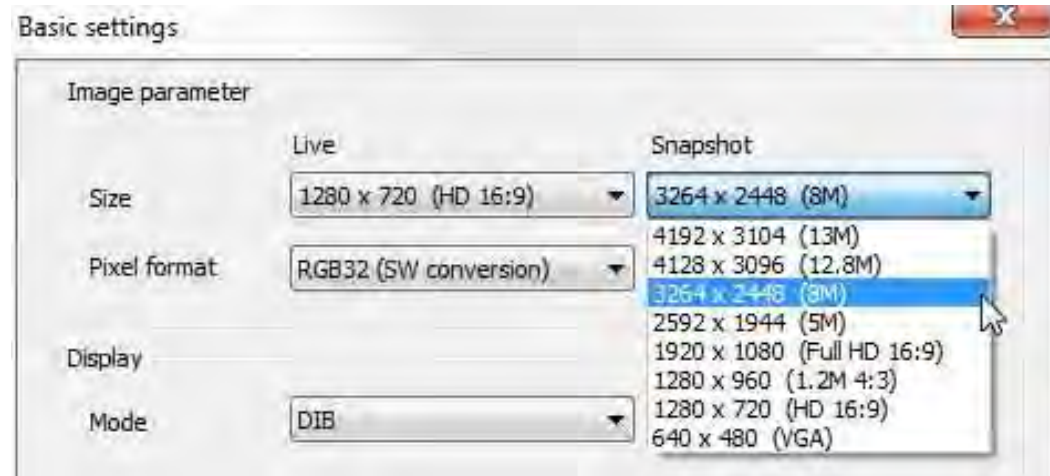

Exposure

Gain

Backlight

Anti Shake / Image Stabilisation

2. USB3 uEye XC Onboard Image Processing

2. USB3 uEye XC Onboard Image Processing

Zoom factor:

- 1.0x – 16.0x
- Get a smaller viewing angle with the same lens
- Useful in live mode
- More perfect in still image mode
- API function: `is_Zoom()`

2. USB3 uEye XC FPS and resolution

- Internal scaler for lower

Live video – 30 fps	Still image
640 x 480	640 x 480 (VGA)
800 x 600	1280 x 720 (HD)
1024 x 960	1280 x 960 (1.2M)
1280 x 960	2592 x 1944 (3M)
1600 x 1200	3264 x 2448 (8M)
1920 x 1080 (FHD)	4128 x 3096
	4192 x 3104 (13M)