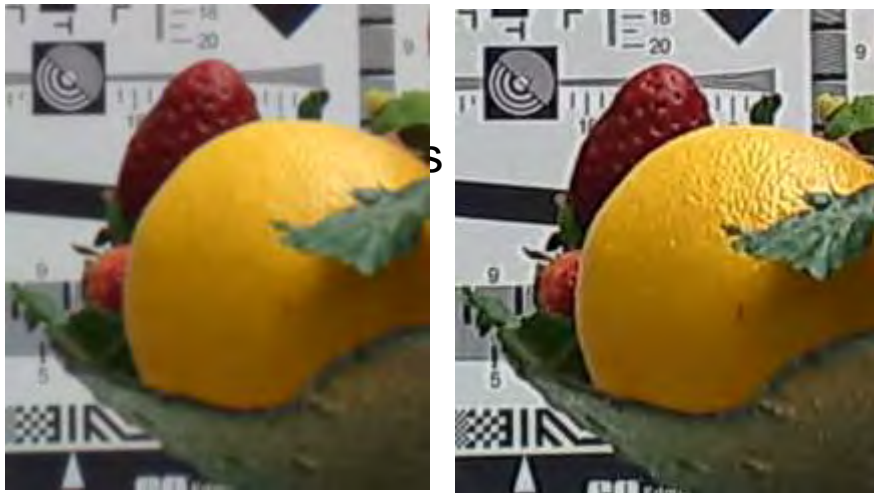

Overlay width: 2 / 16

Default Close

2. USB3 uEye XC Onboard Image Processing

Sharpness

- for fine details

Noise reduction

Automatic Features

White balance

Exposure

Gain

Backlight

Anti Shake / Image Stabilisation

2. USB3 uEye XC Onboard Image Processing

2. USB3 uEye XC Onboard Image Processing

Zoom factor:

- 1.0x – 16.0x
- Get a smaller viewing angle with the same lens
- Useful in live mode
- More perfect in still image mode
- API function: `is_Zoom()`