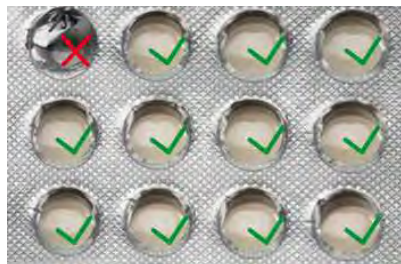

Comparison – XS and XC

2. USB3 uEye XC Applications and markets

iDS

Kiosk systems

Logistics

Medicine

Access control & biometry

Quality assurance