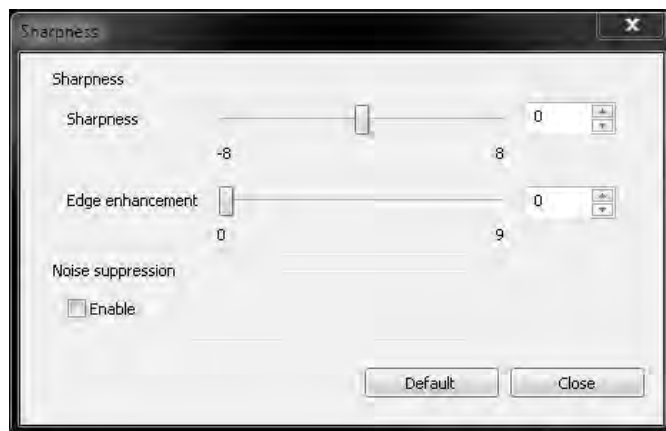

Overlay width: 2 / 16

Default Close

2. USB3 uEye XC Onboard Image Processing

Sharpness

- for fine details

Noise reduction

Automatic Features

White balance

Exposure

Gain

Backlight

Anti Shake / Image Stabilisation

2. USB3 uEye XC Onboard Image Processing

2. USB3 uEye XC Onboard Image Processing

Zoom factor:

- 1.0x – 16.0x
- Get a smaller viewing angle with the same lens
- Useful in live mode
- More perfect in still image mode
- API function: `is_Zoom()`