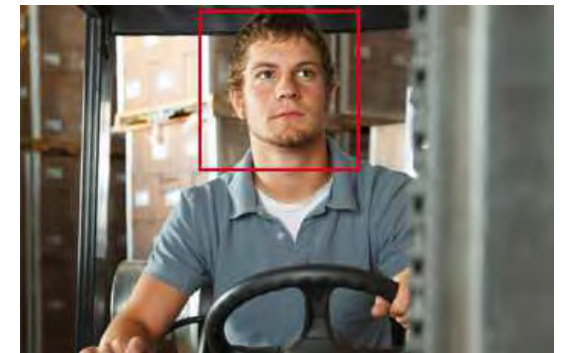

Face detection

Lens facts		
Angle of View - horizontal	4192 x 3104 Px (13 MPx)	57°
	1920 x 1080 (Full HD)	52°
F	1/2.8	
Filter	IR filter integrated	
Autofocus	Piezo motor WD: 100mm - ∞ Spot measurement in 1 of 9 areas Also manual focus	
Changeable lenses	Planned	
API-Fuction	is_Focus()	