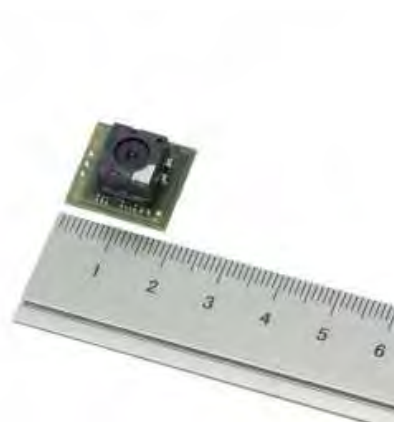

2. USB3 uEye XC Mechanical Specifications - Housing

- **Material**
 - Magnesium (starting June 2015)
- **Dimension**
 - H: 19.0 mm
 - W: 31.9 mm
 - L: 60.9 mm
- **Connector**
 - Screwable Micro B Connector
- **Mass**
 - 42.0 g
- **Accessories:**
 - Tripod adapter

Ansicht oben

Ansicht schräg unten

2. USB3 uEye XC

Sensor data

Cbboard Image Processing

UI-3013XC	
Sensor type	CMOS
Shutter	Rolling shutter
Sensor name	Sony FCB-MA130
Resolution	4216 x 3160 Px – 13 MPx
Optical sensor diag.	7.36mm, 1/2.17"
Pixel size	1.4µm, square
Max fps	30 fps in Full HD (1920 x 1080)
Output format	YUV

Face detection

Lens facts		
Angle of View - horizontal	4192 x 3104 Px (13 MPx)	57°
	1920 x 1080 (Full HD)	52°
F	1/2.8	
Filter	IR filter integrated	
Autofocus	Piezo motor WD: 100mm - ∞ Spot measurement in 1 of 9 areas Also manual focus	
Changeable lenses	Planned	
API-Fuction	is_Focus()	

Integrated lens

Face detection

Enable

Search angle: 0 Number of marked faces: 8

Max. number of detected faces: 8 Number of detected faces: 2

Posture	Angle	X	Y	Width	Height
😊 4	0	240	152	336	336
😊 6	0	872	124	100	100