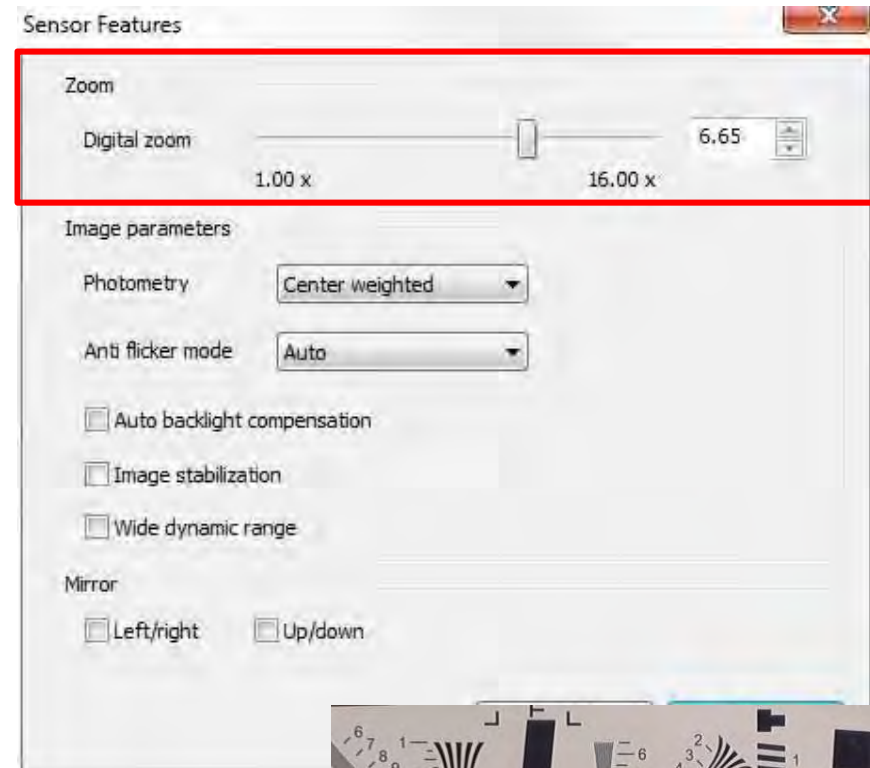

Overlay width: 2 / 16

Default Close

2. USB3 uEye XC Onboard Image Processing

Sharpness

- for fine details

Noise reduction

Automatic Features

White balance

Exposure

Gain

Backlight

Anti Shake / Image Stabilisation

2. USB3 uEye XC Onboard Image Processing

2. USB3 uEye XC Onboard Image Processing

Zoom factor:

- 1.0x – 16.0x
- Get a smaller viewing angle with the same lens
- Useful in live mode
- More perfect in still image mode
- API function: `is_Zoom()`

2. USB3 uEye XC FPS and resolution

- Internal scaler for lower

Live video – 30 fps	Still image
640 x 480	640 x 480 (VGA)
800 x 600	1280 x 720 (HD)
1024 x 960	1280 x 960 (1.2M)
1280 x 960	2592 x 1944 (3M)
1600 x 1200	3264 x 2448 (8M)
1920 x 1080 (FHD)	4128 x 3096
	4192 x 3104 (13M)

05/2013: XS2	02/2015: XC
23.0 x 26.5 x 21.5 mm	19.0 x 31.9 x 60.9 mm
Weight: 12 gram	Weight: 42 gram
5 MP single images	13 MP single images
5 MP live video (2048p15)	2 MP live video (1080p30)
RAW / YUV / MJPEG	YUV
AF from 10 cm	AF from 10 cm
USB 2.0 only	USB 3.0 only
-	Face detection
-	Anti Shake