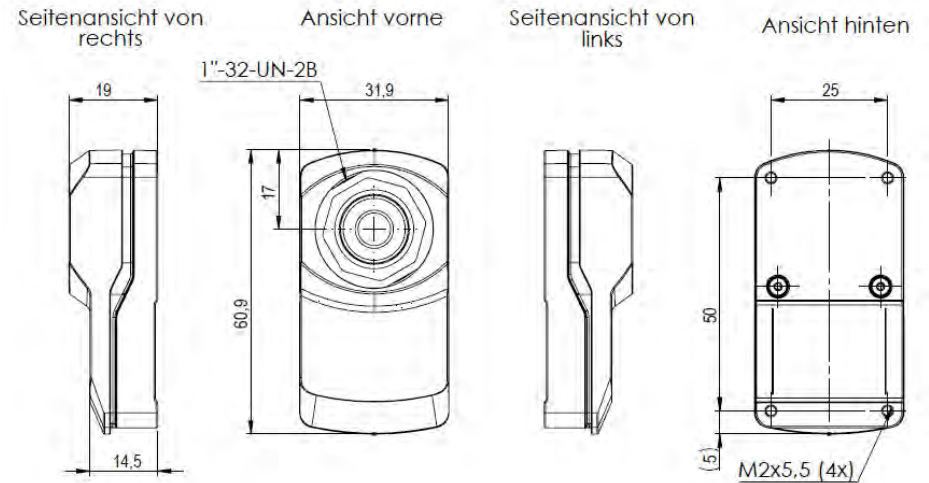

2. USB3 uEye XC Mechanical Specifications - Housing

- **Material**
 - Magnesium (starting June 2015)
- **Dimension**
 - H: 19.0 mm
 - W: 31.9 mm
 - L: 60.9 mm
- **Connector**
 - Screwable Micro B Connector
- **Mass**
 - 42.0 g
- **Accessories:**
 - Tripod adapter

Ansicht oben

Ansicht schräg unten

2. USB3 uEye XC

Sensor data

Cbboard Image Processing

UI-3013XC	
Sensor type	CMOS
Shutter	Rolling shutter
Sensor name	Sony FCB-MA130
Resolution	4216 x 3160 Px – 13 MPx
Optical sensor diag.	7.36mm, 1/2.17"
Pixel size	1.4µm, square
Max fps	30 fps in Full HD (1920 x 1080)
Output format	YUV

Face detection

Lens facts		
Angle of View - horizontal	4192 x 3104 Px (13 MPx)	57°
	1920 x 1080 (Full HD)	52°
F	1/2.8	
Filter	IR filter integrated	
Autofocus	Piezo motor WD: 100mm - ∞ Spot measurement in 1 of 9 areas Also manual focus	
Changeable lenses	Planned	
API-Fuction	is_Focus()	

05/2013: XS2	02/2015: XC
23.0 x 26.5 x 21.5 mm	19.0 x 31.9 x 60.9 mm
Weight: 12 gram	Weight: 42 gram
5 MP single images	13 MP single images
5 MP live video (2048p15)	2 MP live video (1080p30)
RAW / YUV / MJPEG	YUV
AF from 10 cm	AF from 10 cm
USB 2.0 only	USB 3.0 only
-	Face detection
-	Anti Shake